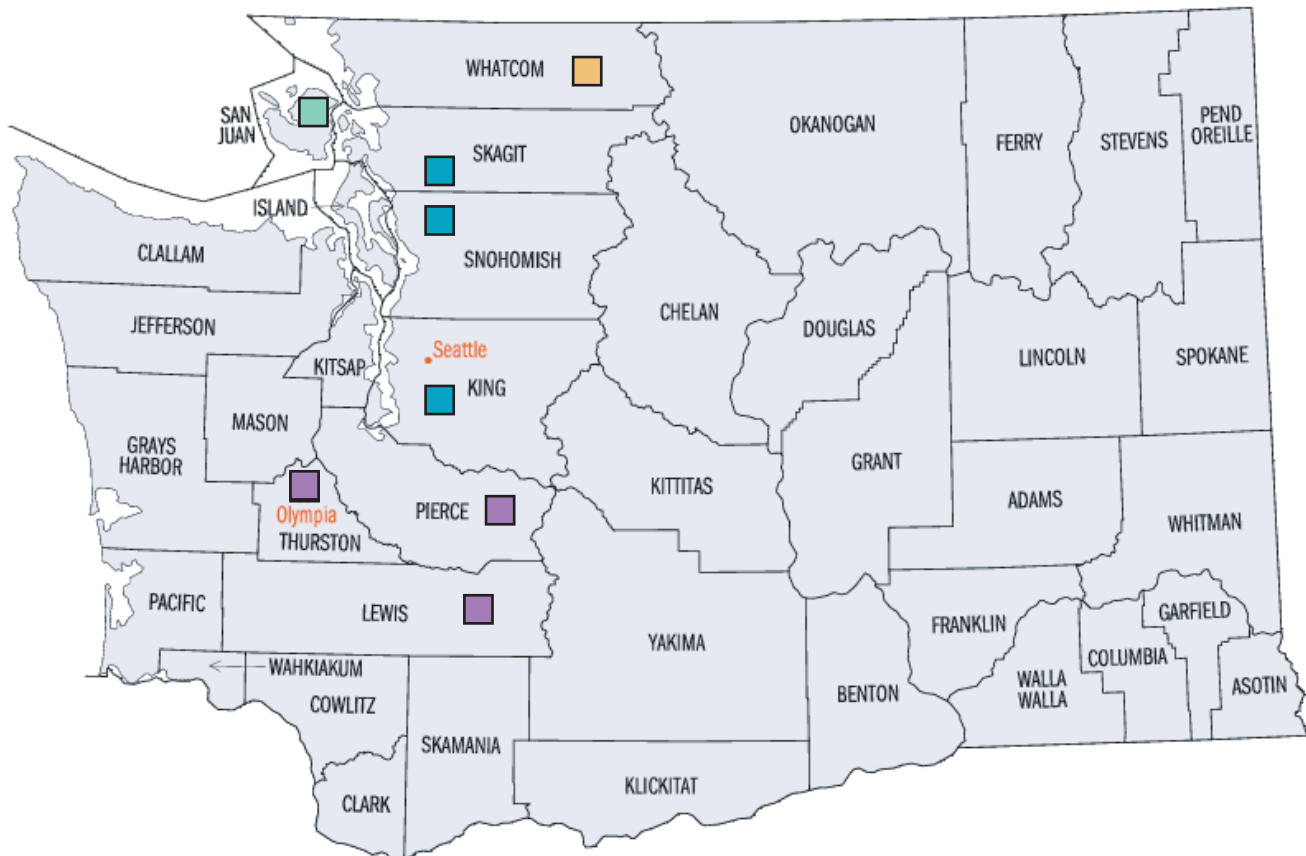

Travel & Destination Fee Schedule

-  Whatcom & Northern Skagit County - Add \$150.00
-  King, Snohomish & Southern Skagit County - No Travel Fee w/ exception to events held east of Issaquah & South of Renton.
-  San Juan County - Inquire - Add \$200-\$500.00 depending on the location, and time of year. (May require accommodations - Ferry schedule will determine)
-  Pierce, Thurston & Lewis Counties - Add \$200.00

All other counties, (Including Eastern Washington & Oregon) please inquire.
We service the entire Northwest corridor, from Portland Oregon, to Vancouver British Columbia.
Fees subject to change without notice.